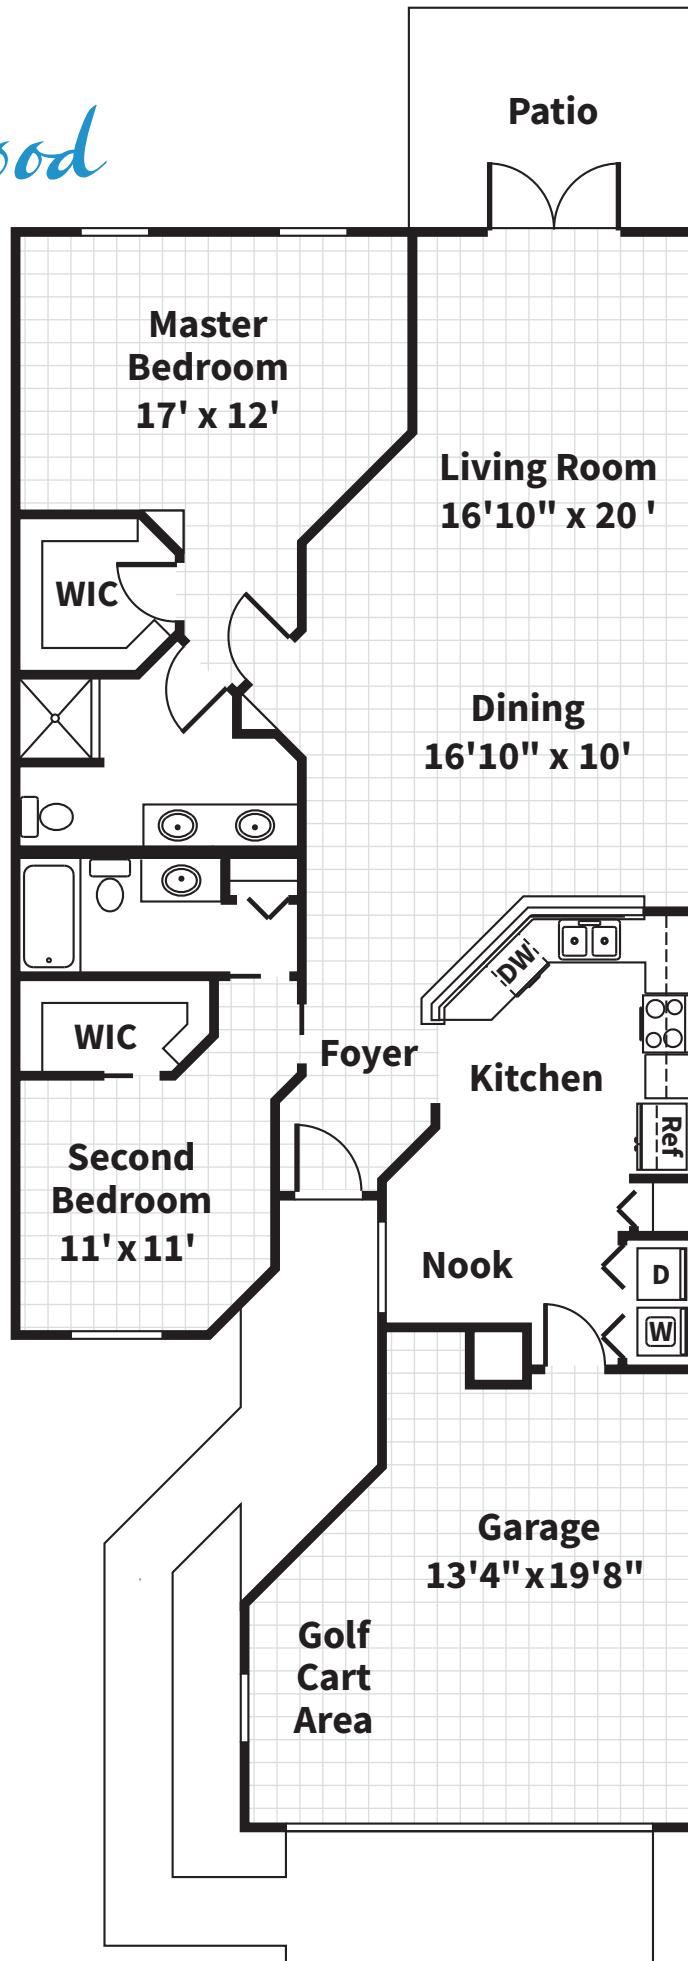

The Brentwood

MANOR HOME

1,515 sq. ft.

*(All dimensions are approximate.
Actual layouts may vary
from home to home)*

The Brentwood II

MANOR HOME

1,592 sq. ft.

*(All dimensions are approximate.
Actual layouts may vary
from home to home)*

The Wedgewood

MANOR HOME

1,766 sq.ft.

*(All dimensions are approximate.
Actual layouts may vary
from home to home)*

The Glenwood

MANOR HOME

1,757 sq. ft.

*(All dimensions are approximate.
Actual layouts may vary
from home to home)*

The Laurelwood

MANOR HOME

1,458 sq. ft.

*(All dimensions are approximate.
Actual layouts may vary
from home to home)*