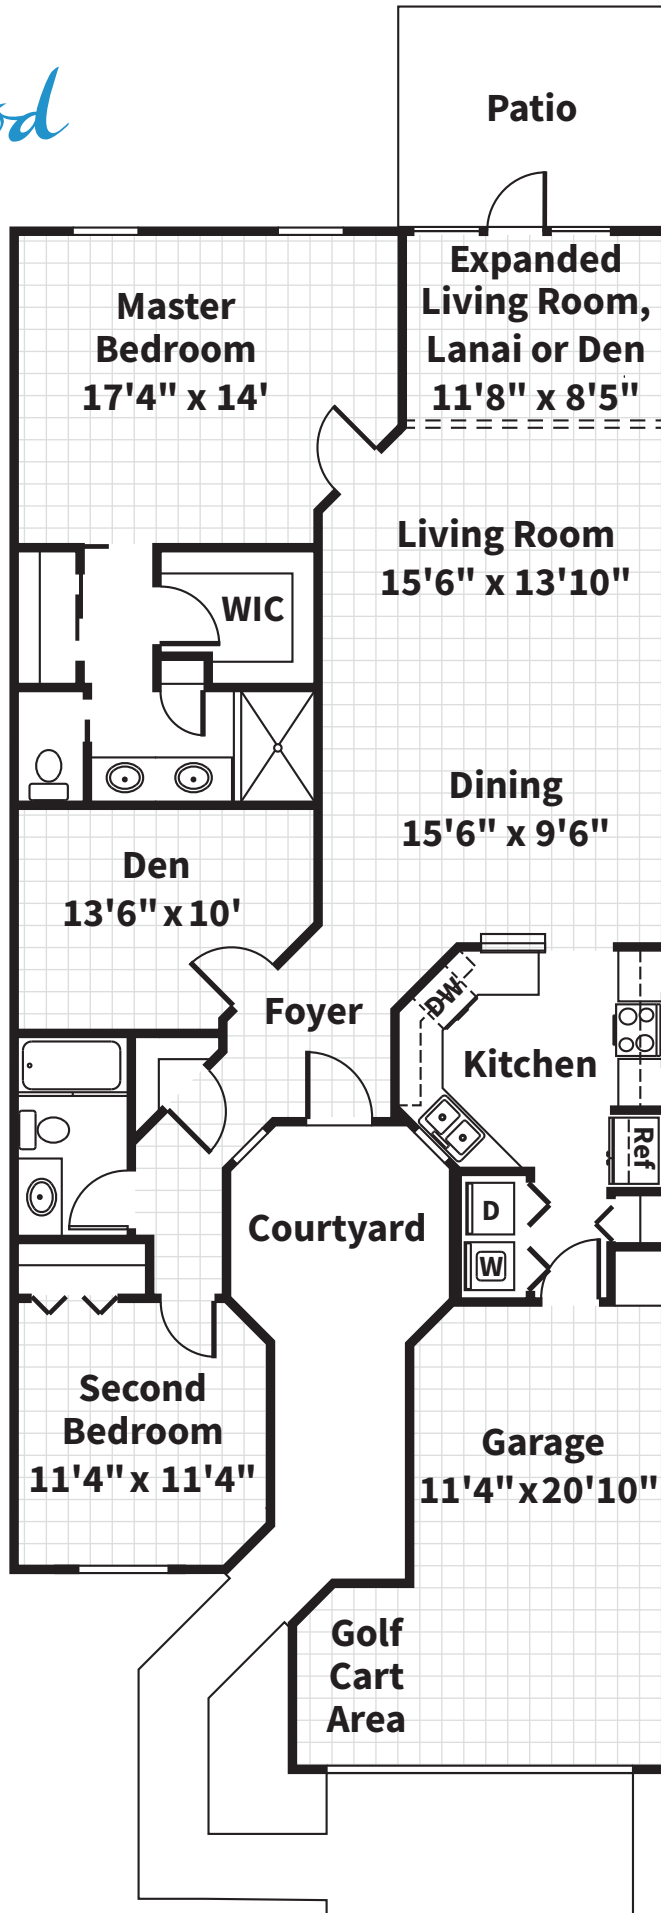

The Brentwood

MANOR HOME

1,515 sq. ft.

*(All dimensions are approximate.
Actual layouts may vary
from home to home)*

The Brentwood II

MANOR HOME

1,592 sq. ft.

*(All dimensions are approximate.
Actual layouts may vary
from home to home)*

The Wedgewood

MANOR HOME

1,766 sq.ft.

*(All dimensions are approximate.
Actual layouts may vary
from home to home)*

The Glenwood

MANOR HOME

1,757 sq. ft.

*(All dimensions are approximate.
Actual layouts may vary
from home to home)*

The Laurelwood

MANOR HOME

1,458 sq. ft.

*(All dimensions are approximate.
Actual layouts may vary
from home to home)*