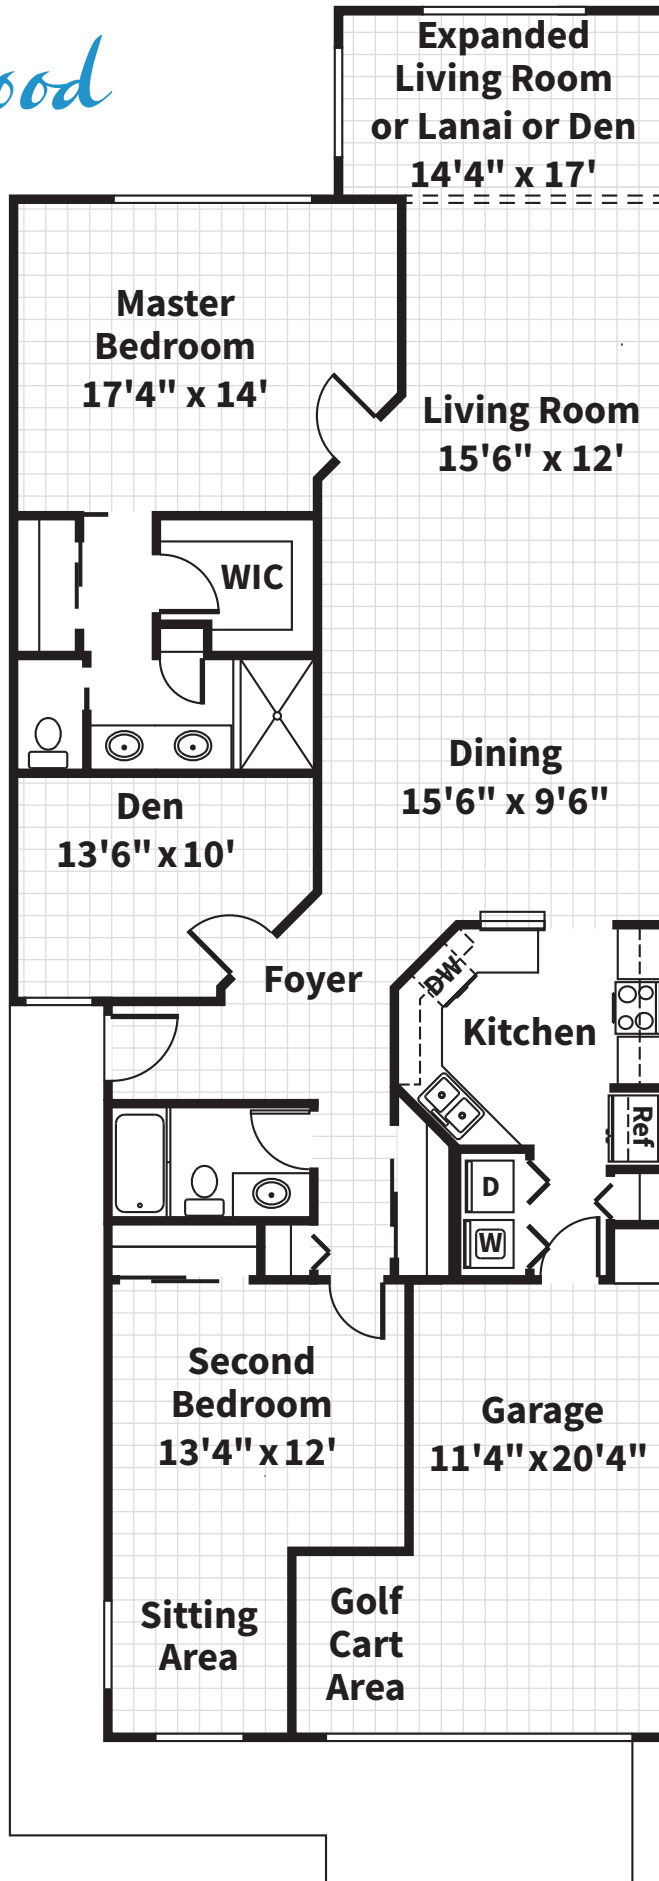

The Brentwood

MANOR HOME

1,515 sq. ft.

*(All dimensions are approximate.
Actual layouts may vary
from home to home)*

The Brentwood II

MANOR HOME

1,592 sq. ft.

*(All dimensions are approximate.
Actual layouts may vary
from home to home)*

The Wedgewood

MANOR HOME

1,766 sq.ft.

*(All dimensions are approximate.
Actual layouts may vary
from home to home)*

The Glenwood

MANOR HOME

1,757 sq. ft.

*(All dimensions are approximate.
Actual layouts may vary
from home to home)*

The Laurelwood

MANOR HOME

1,458 sq. ft.

*(All dimensions are approximate.
Actual layouts may vary
from home to home)*