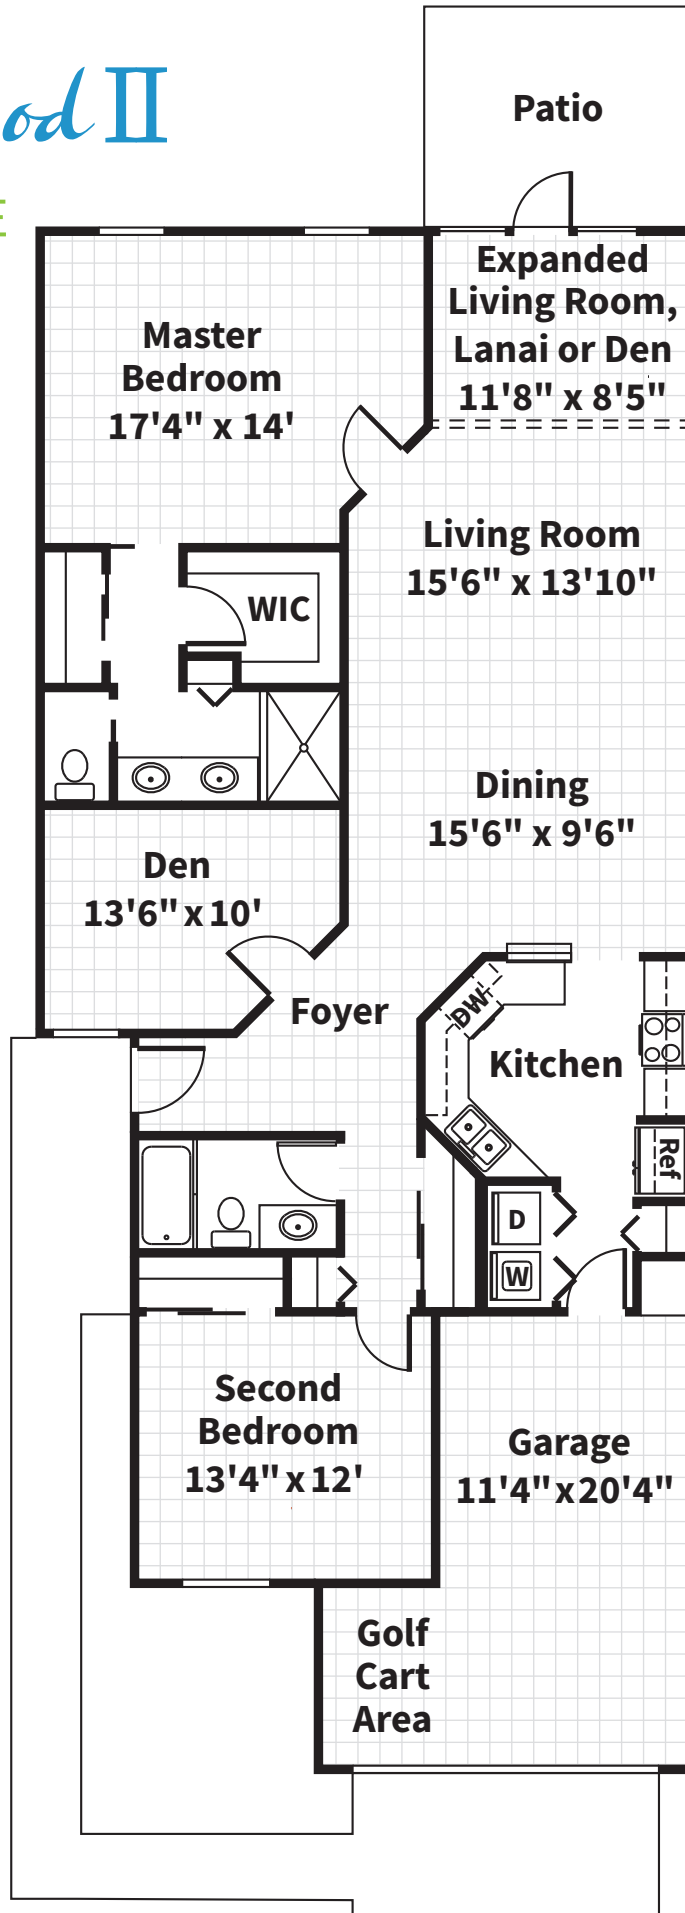

The Brentwood

MANOR HOME

1,515 sq. ft.

*(All dimensions are approximate.
Actual layouts may vary
from home to home)*

The Brentwood II

MANOR HOME

1,592 sq. ft.

*(All dimensions are approximate.
Actual layouts may vary
from home to home)*

The Wedgewood

MANOR HOME

1,766 sq.ft.

*(All dimensions are approximate.
Actual layouts may vary
from home to home)*

The Glenwood

MANOR HOME

1,757 sq. ft.

*(All dimensions are approximate.
Actual layouts may vary
from home to home)*

The Laurelwood

MANOR HOME

1,458 sq. ft.

*(All dimensions are approximate.
Actual layouts may vary
from home to home)*