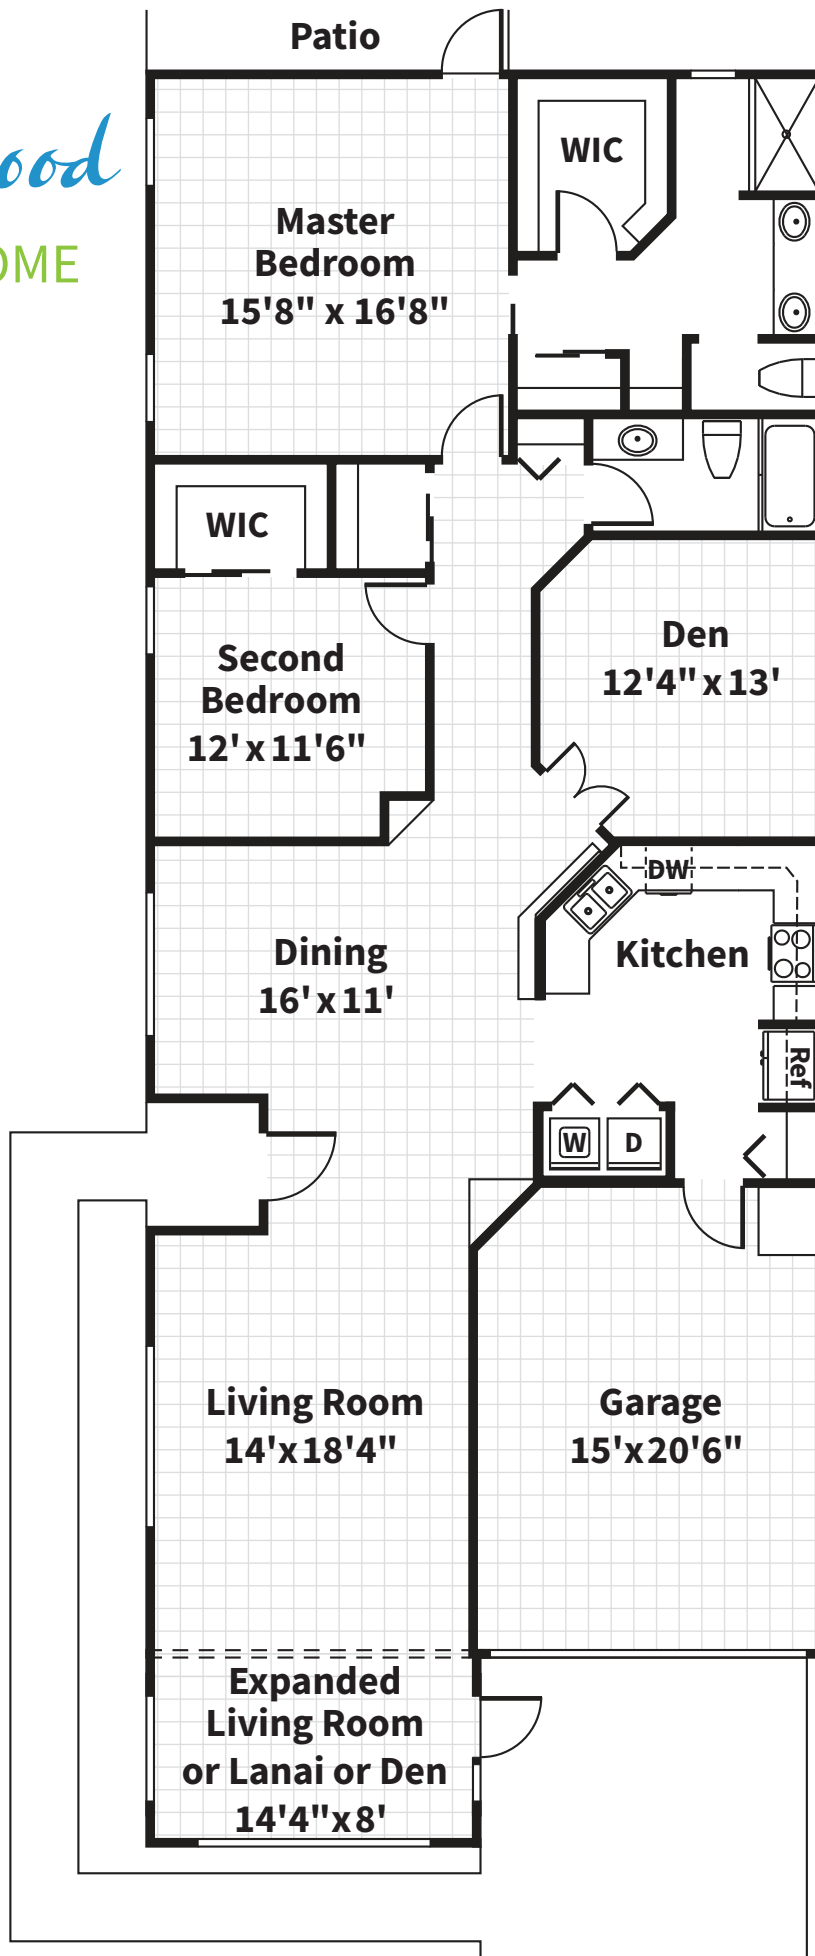

The Brentwood

MANOR HOME

1,515 sq. ft.

*(All dimensions are approximate.
Actual layouts may vary
from home to home)*

The Brentwood II

MANOR HOME

1,592 sq. ft.

*(All dimensions are approximate.
Actual layouts may vary
from home to home)*

The Wedgewood

MANOR HOME

1,766 sq.ft.

*(All dimensions are approximate.
Actual layouts may vary
from home to home)*

The Glenwood

MANOR HOME

1,757 sq. ft.

*(All dimensions are approximate.
Actual layouts may vary
from home to home)*

The Laurelwood

MANOR HOME

1,458 sq. ft.

*(All dimensions are approximate.
Actual layouts may vary
from home to home)*